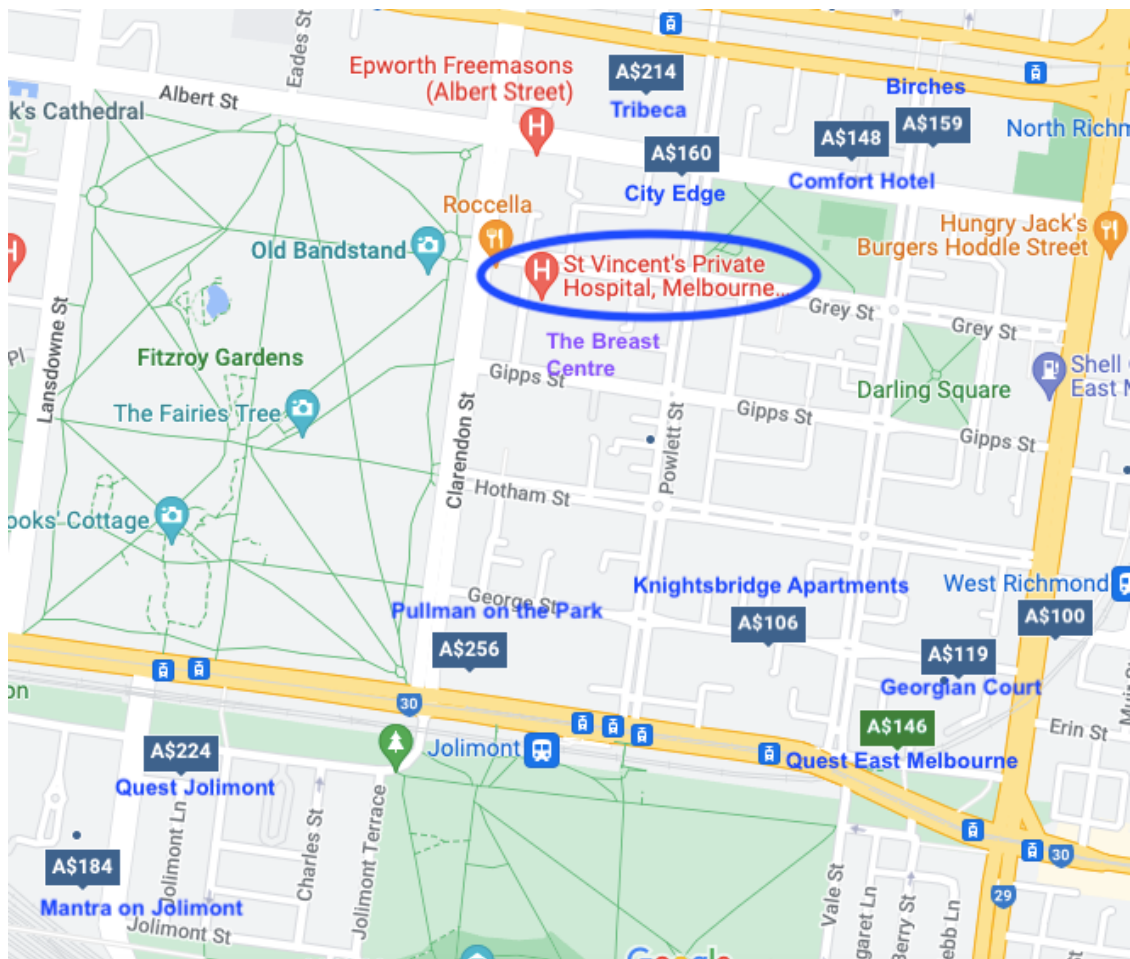

## Accommodation near St Vincent's Private Hospital East Melbourne

Accommodation is available locally in East Melbourne close to St Vincent's Private Hospital East Melbourne in a range of hotels and serviced apartments. Many of the accommodation providers listed in the SVPH [Accommodation Guide](#) offer a reduced rate to St Vincent's Private patients – please mention your admission when making a booking.

**Pullman Melbourne On The Park**  
192 Wellington Parade, East Melbourne  
[www.pullmanonthepark.com.au/](http://www.pullmanonthepark.com.au/)

### **Tribeca Serviced Apartments**

9C / 166 Albert Street, East Melbourne, VIC

[www.tribecaservicedapartments.com.au/](http://www.tribecaservicedapartments.com.au/)

### **Mantra on Jolimont**

133 Jolimont Road, East Melbourne VIC

<https://www.mantra.com.au/victoria/melbourne-and-surrounds/melbourne/accommodation/hotels/mantra-on-jolimont/>